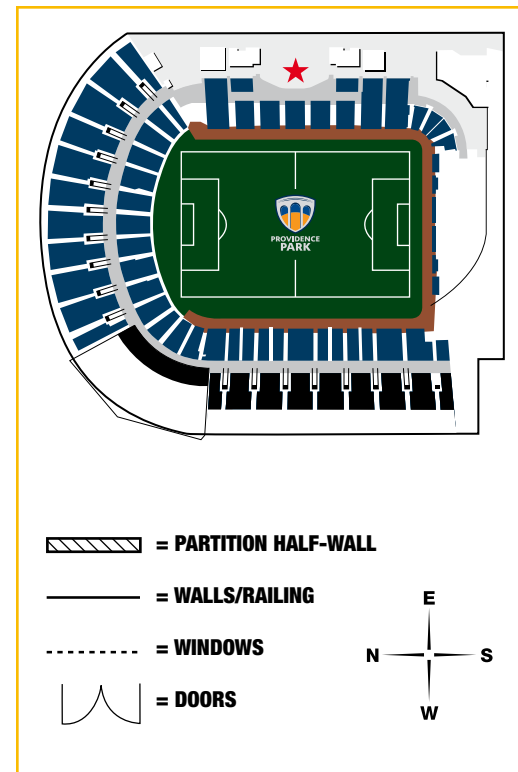

PROVIDENCE
PARK

KeyBank CLUB

INDOOR SPACE WITH PATIO

INTERIOR SQUARE FOOTAGE: 3,373

PATIO SQUARE FOOTAGE: 1,034

CAPACITIES:

- BANQUET: 150
- RECEPTION: 300
- CLASSROOM: 70
- THEATER: 215
- CONFERENCE: 45

PROVIDENCE PARK