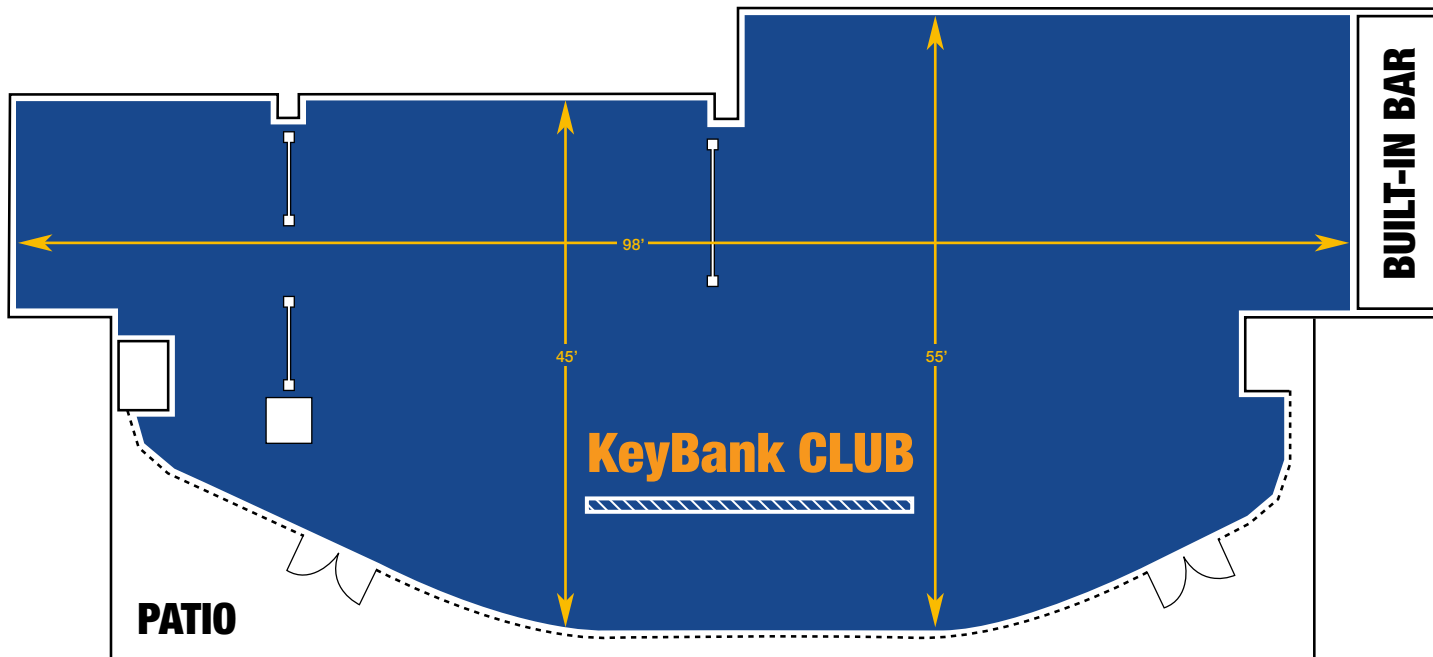

PROVIDENCE
PARK

KeyBank CLUB

INDOOR SPACE WITH PATIO

INTERIOR SQUARE FOOTAGE: 3,373

PATIO SQUARE FOOTAGE: 1,034

CAPACITIES:

- BANQUET: 150
- RECEPTION: 300
- CLASSROOM: 70
- THEATER: 215
- CONFERENCE: 45

PROVIDENCE PARK